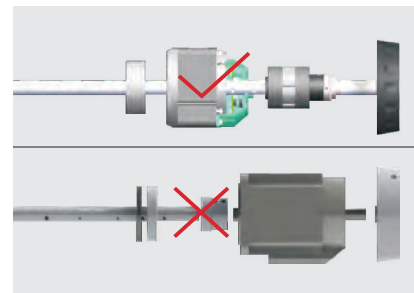

### BRUCE R1000

- 1 Nadel Steppstich schnellnäher
- Elektronik
- stich Länge max. 5 mm
- Anfang- Endverriegelung
- 220 Volt Elektronik Direct-Drive Motor
- Geschwindigkeit max. 5000 S.p.m.
- Int-Nählicht, 5xSpuhle, 4xNähfuss, 10xNadel
- Montiert Tisch .55x105 cm
- Garantie. 2 Jahre

# R2

Computerized Lockstitch Machine With Three Automatic Functions

Economical and practical, efficient and stable

Factory reset

Stable and reliable

### Specification

							A	M	H		
			(mm)	(mm)	(S.p.m)					(mm)	(kg)
R2-CZ	Dbx1 11-18#	2	5	5-13	5000	●	●			671×248×550	34/42
R2-CHZ	DP×5 18-21#	2	5	5-13	3500			●		671×248×550	34/42

Auto thread trimming, auto reverse, auto presser foot lifter and electronic thread tension are equipped as standard.