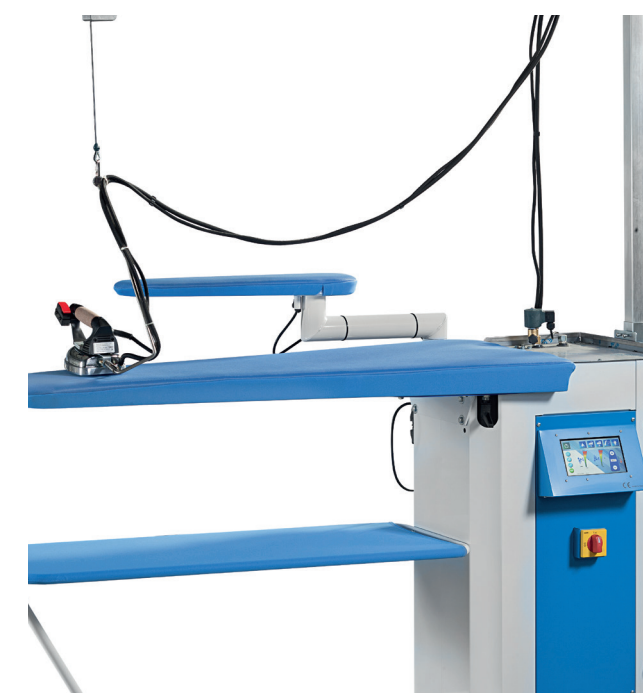

## EVA BLOWING

TAVOLO DA STIRO  
ASPIRANTE, SOFFIANTE,  
CON PIANO A FREDDO,  
PANNELLO COMANDI  
TOUCH SCREEN, FERRO  
DA STIRO E CALDAIA DA  
10 L

NON-HEATED VACUUM  
AND BLOWING IRONING  
BOARD WITH TOUCH  
SCREEN CONTROL PANEL,  
IRON AND 10 L BOILER